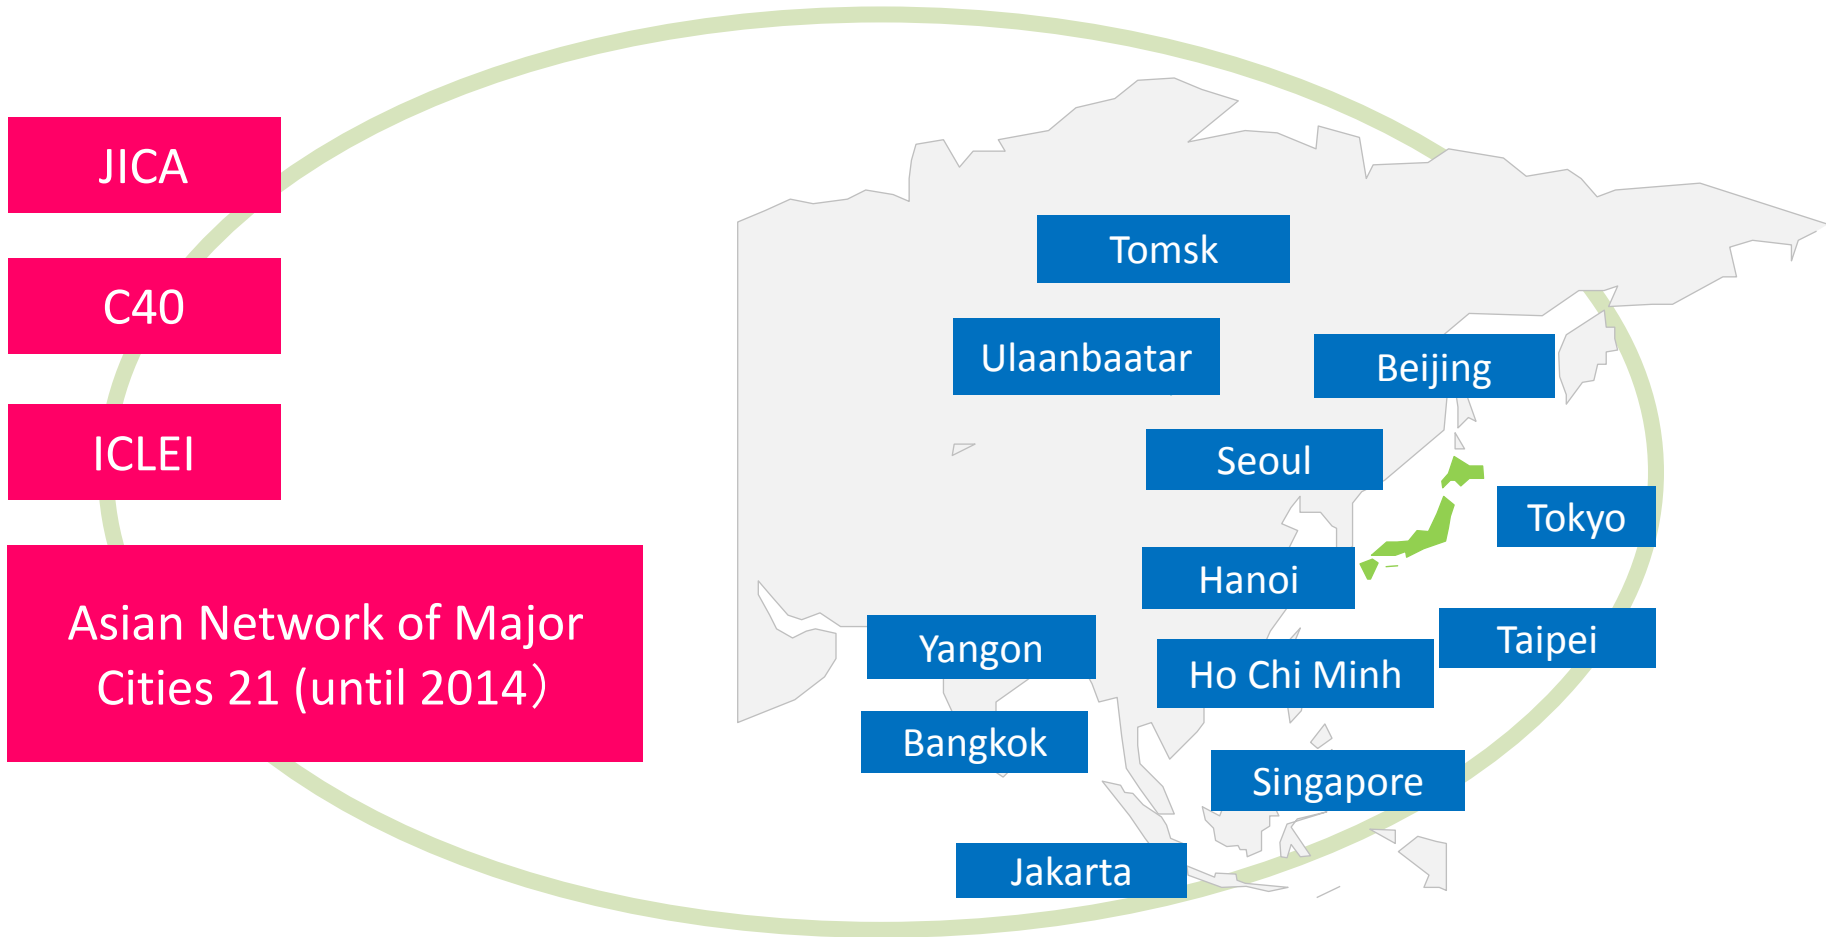

International Cooperation

and many other cities