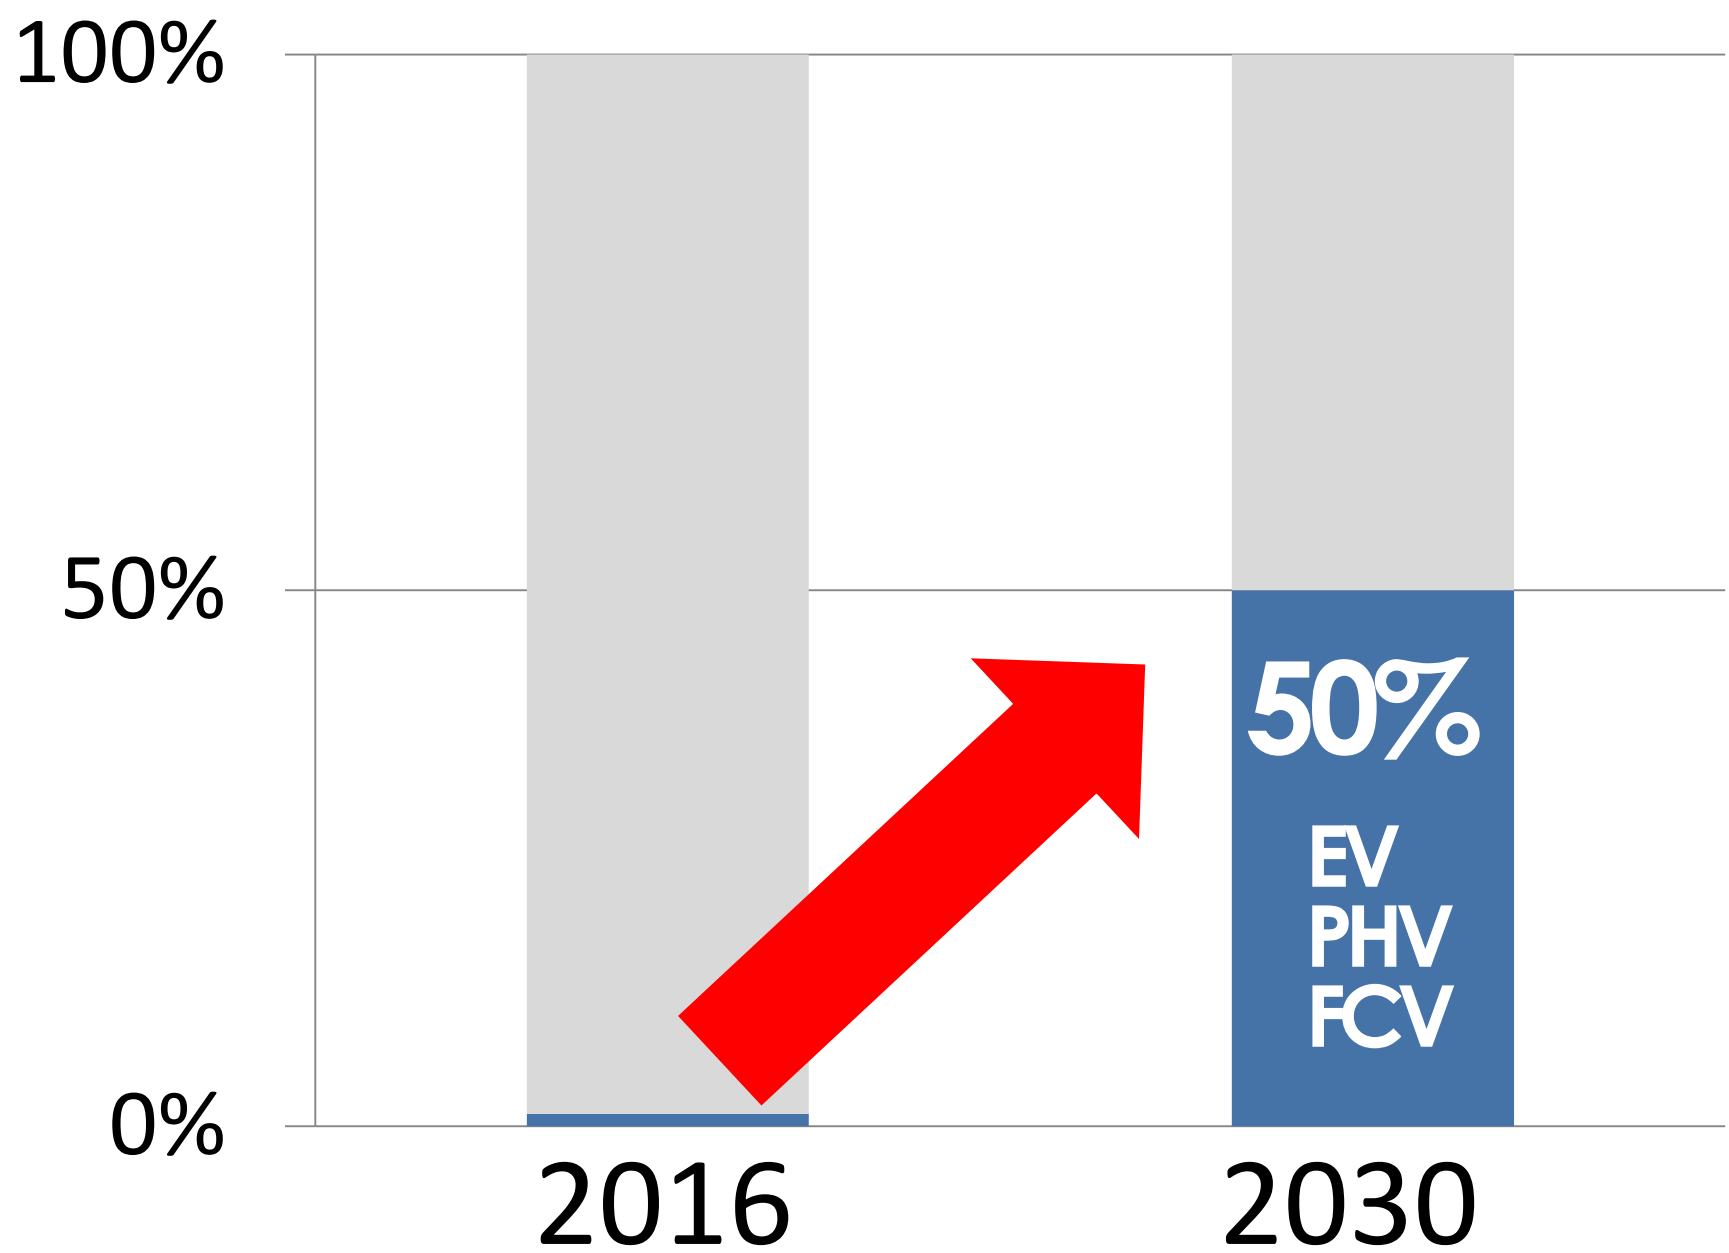

INCREASE ZEV SALES SHARE IN TOKYO