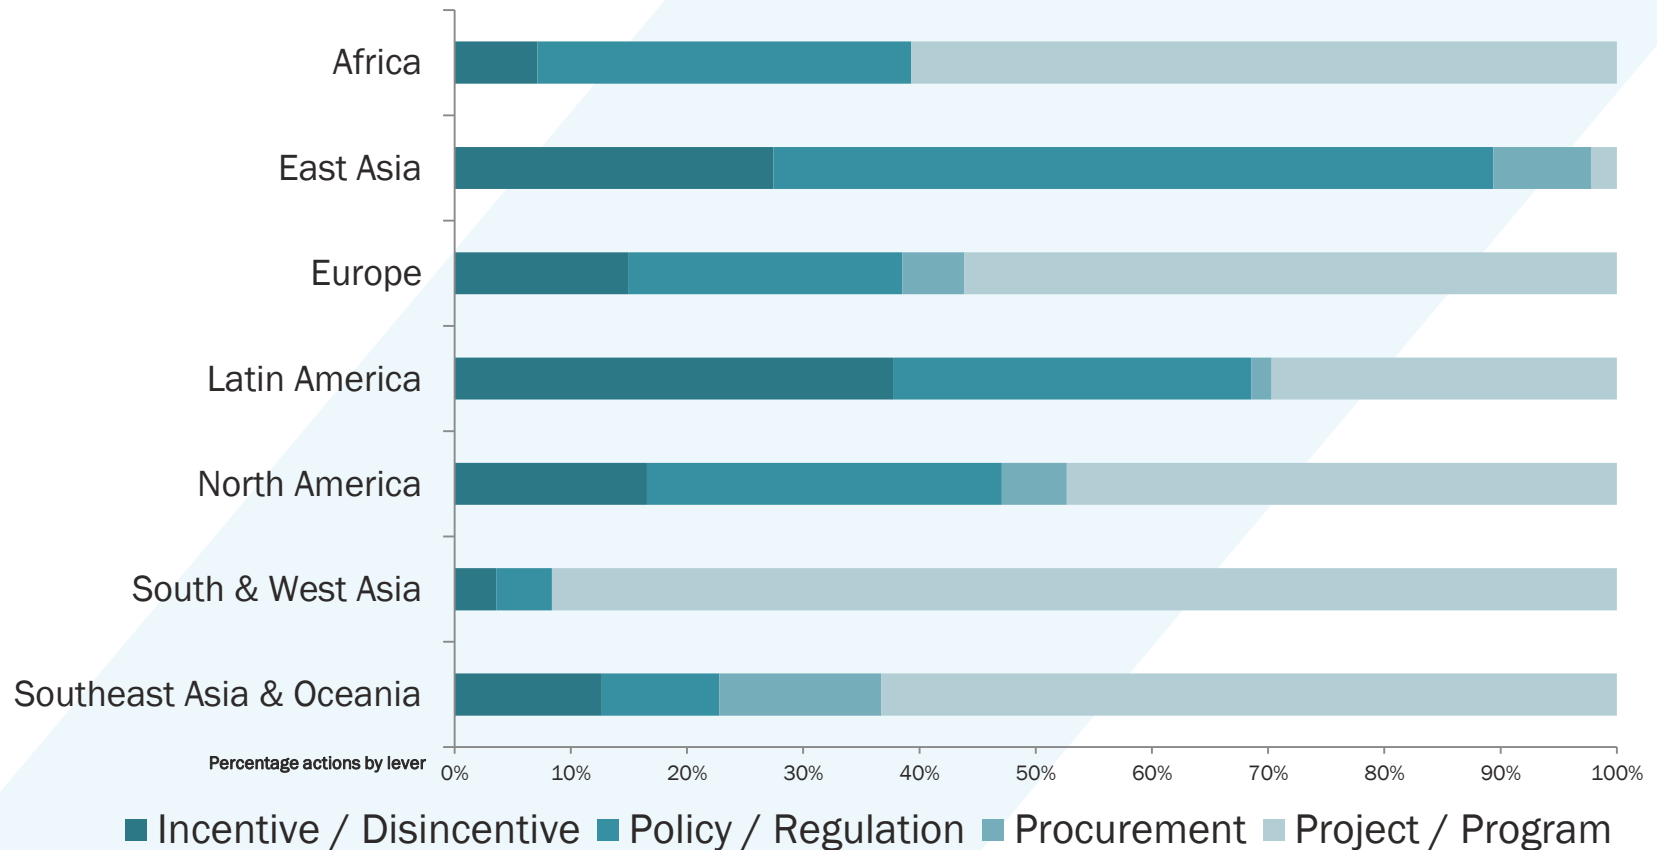

C40CITIES
Climate Leadership Group

C40 Cities and the PSBEEN

The C40 Cities

98% of Cities Face Climate Risks - Now

Cities have the Power to Act

Assets/Functions	Africa	East Asia	Europe	Latin America	North America	South & West Asia	Southeast Asia & Oceania
Existing municipal offices	Strong power	Strong power	Strong power	Strong power	Strong power	Partial power	Strong power
New non-residential buildings (private)	Strong power	Partial power	Partial power	Partial power	Partial power	Limited power	Partial power
New residential buildings (private)	Strong power	Partial power	Partial power	Partial power	Partial power	Partial power	Partial power
Existing Commercial/industrial buildings (private)	Strong power	Partial power	Partial power	Partial power	Strong power	Limited power	Partial power

Strong power	Partial power	Limited power	No data or N/A
--------------	---------------	---------------	----------------

C40 Transfers Ideas that Work

Cities Tailor Solutions Locally

Private Sector Building Energy Efficiency Network