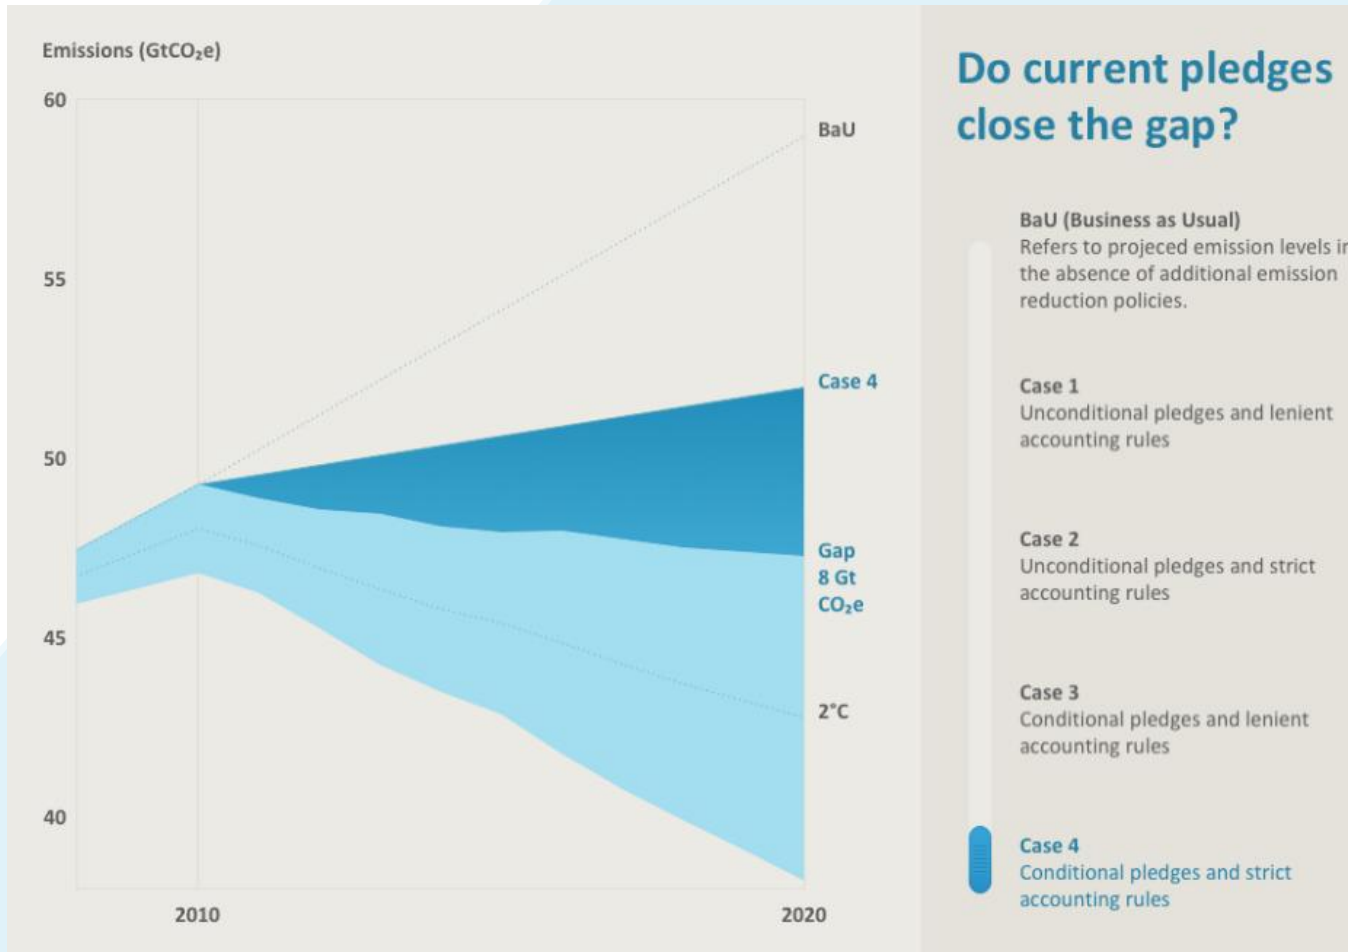

The Global Importance of PSBEEN